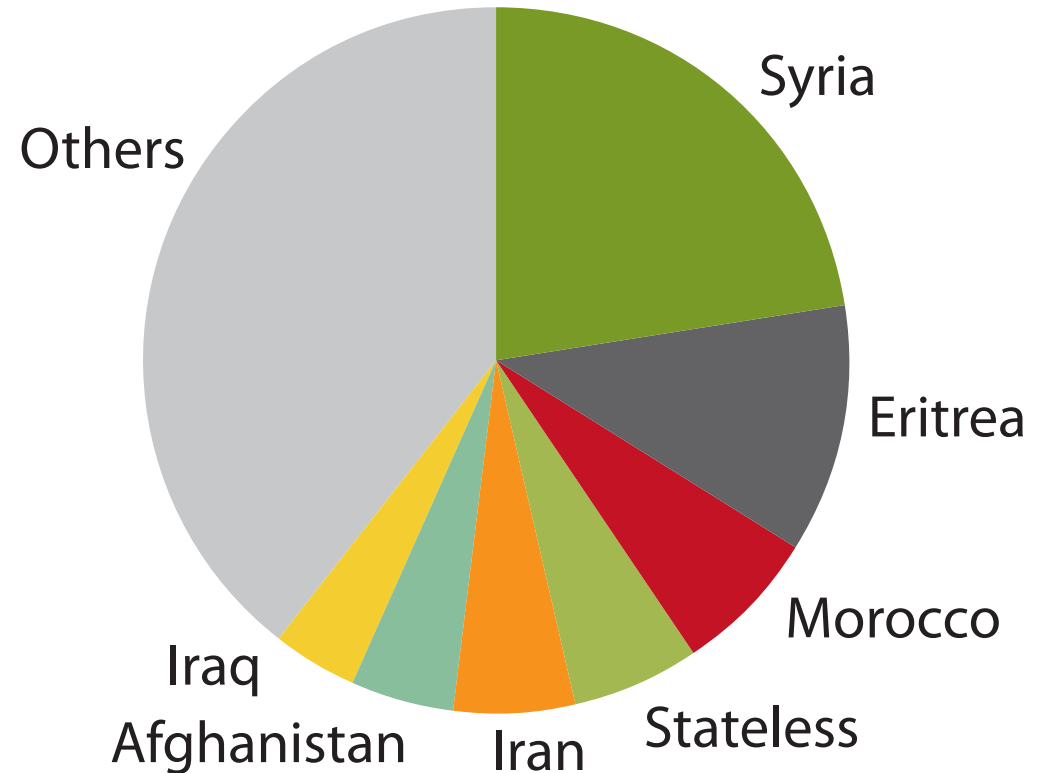

# Nationalities applying for asylum in Denmark

**2015**

**New applications, gross: 21,300**

Unaccompanied minors: **10%**

**85%** positive decisions: **10,849**

**2020**

**New applications, gross: 1,515**

(24% already had a residence permit)

Unaccompanied minors: **11%**

**44%** positive decisions: **601**

(app. 30% of the new arrivals)