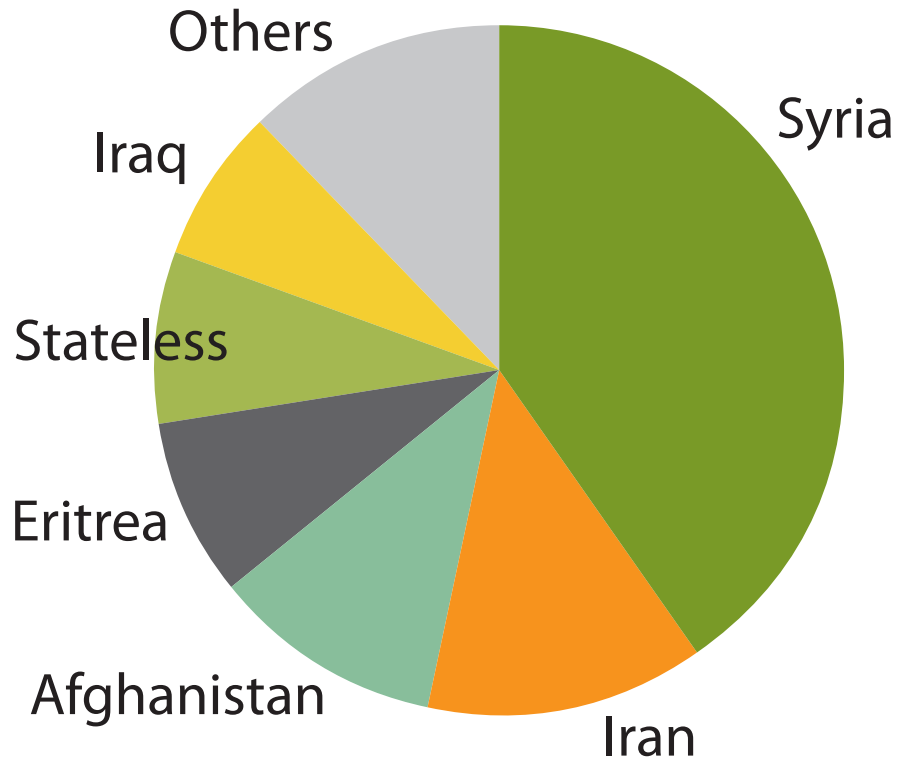

# Nationalities applying for asylum in Denmark

**2015**

**New applications, gross: 21,300**

Unaccompanied minors: **10%**

**85%** positive decisions: **10,849**

**2020**

**New applications, gross: 1,515**

(24% already had a residence permit)

Unaccompanied minors: **11%**

**44%** positive decisions: **601**

(app. 30% of the new arrivals)