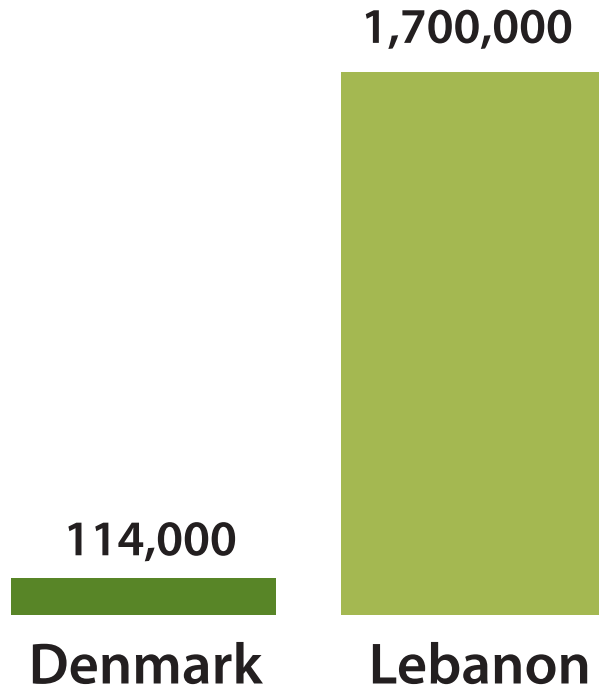

Denmark vs. Lebanon

Number of refugees in total

Refugees per 1,000 inhabitants

AREA

Denmark	43,098 km ²
Lebanon	10,452 km ²

INHABITANTS

Denmark	5,800,000
Lebanon	6,800,000