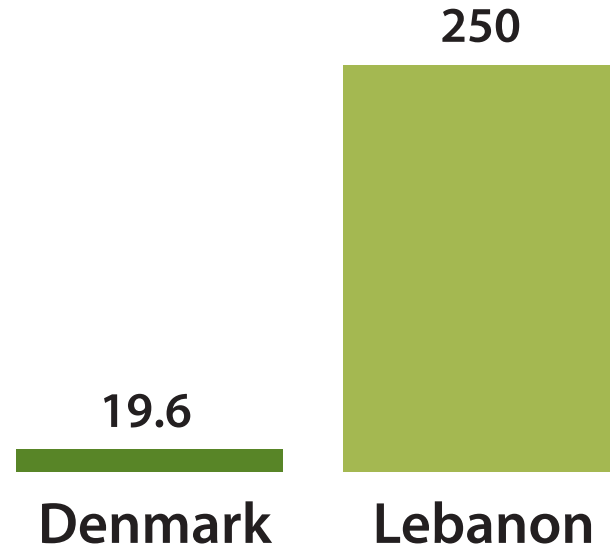

Denmark vs. Lebanon

Number of refugees in total

Refugees per 1,000 inhabitants

AREA

Denmark	43,098 km ²
Lebanon	10,452 km ²

INHABITANTS

Denmark	5,800,000
Lebanon	6,800,000