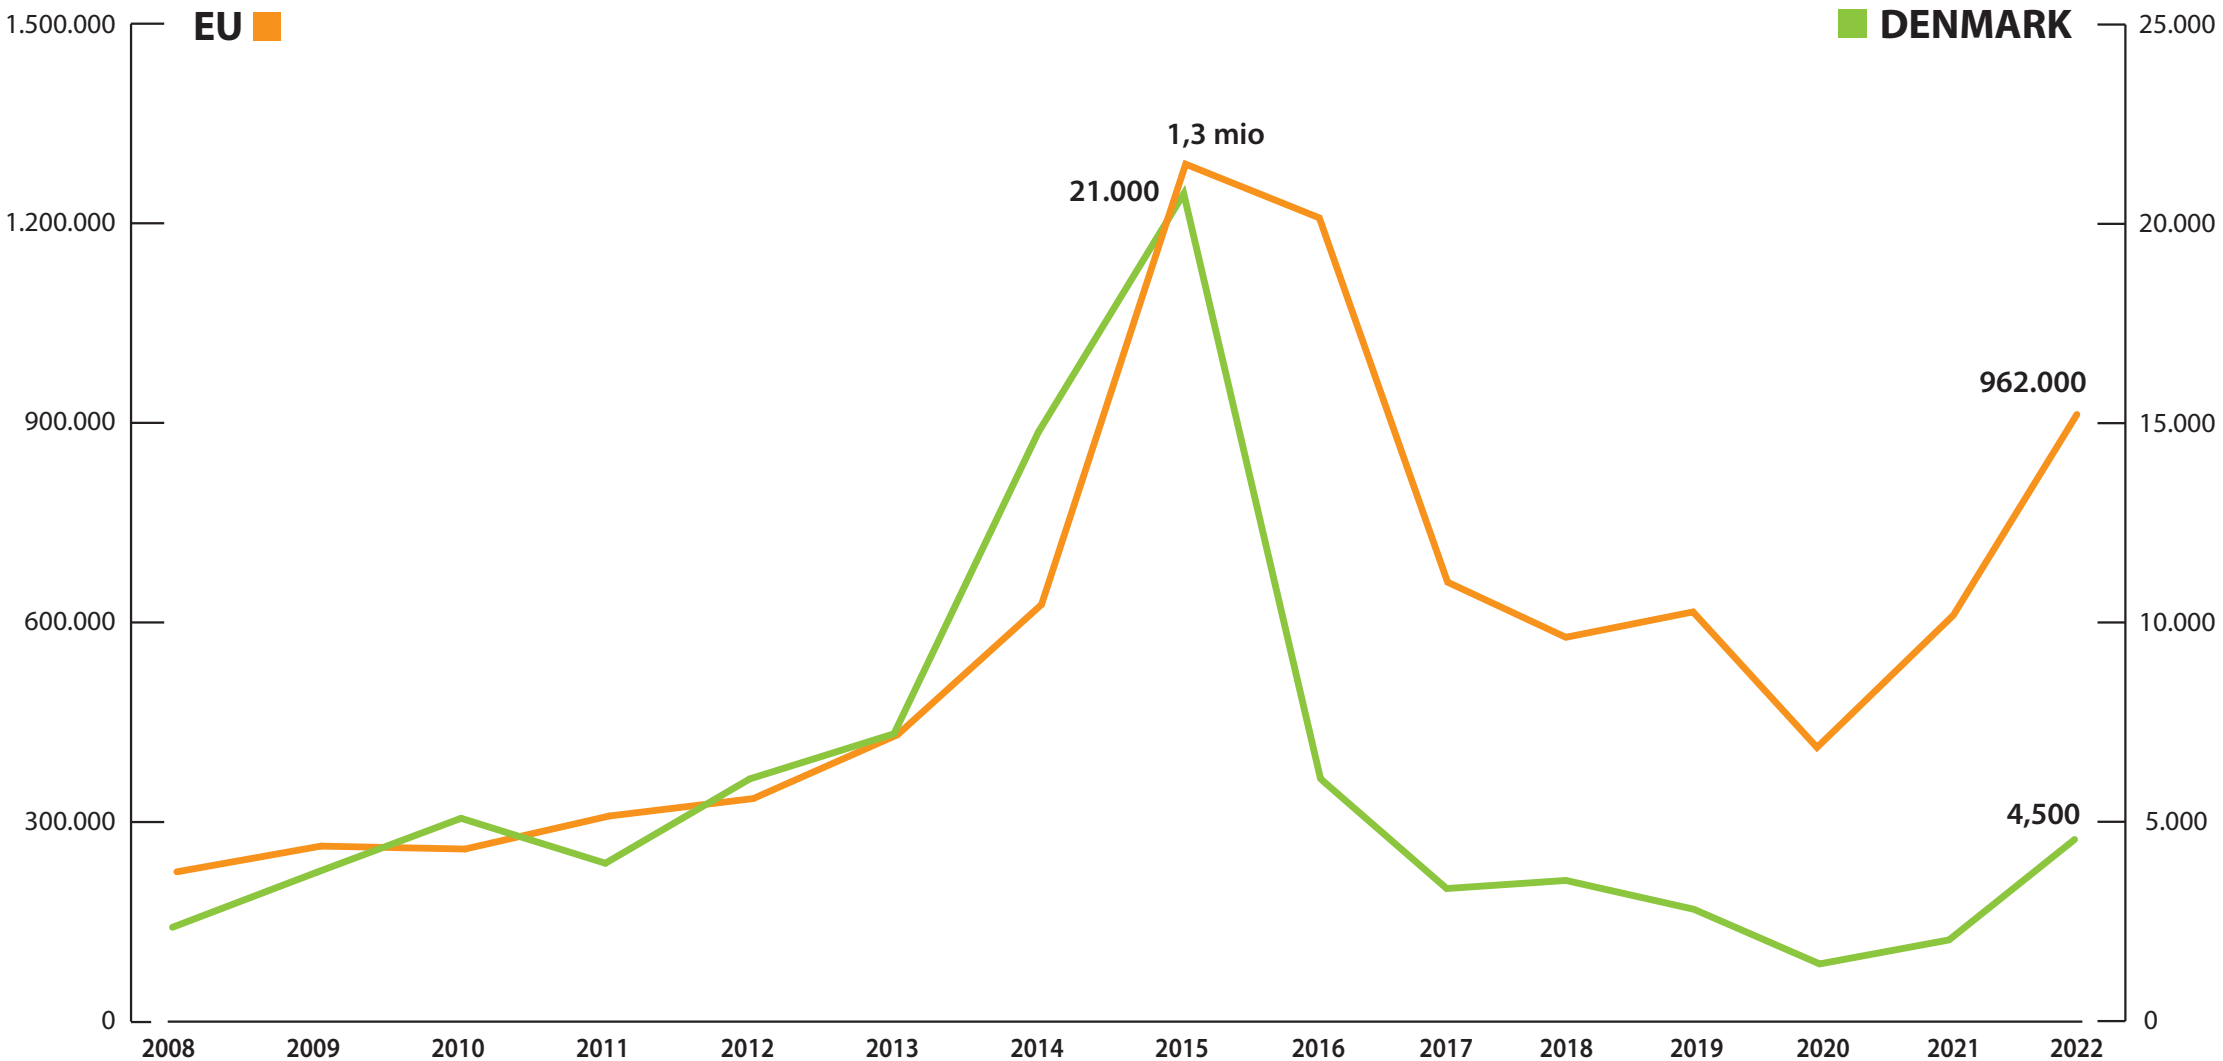

Asylum applications 2008-2022, DK and EU

Gross number of first time asylum applications, EU total + Denmark. Note that the measure units are not the same for DK (right axis) and EU (left axis). Graph: REFUGEES.dk. Source: Eurostat.